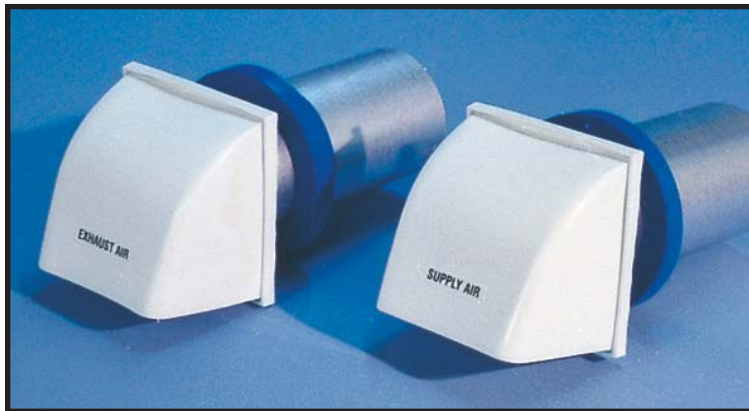

WEATHERHOODS

IDEAL FOR HRV/ERV AND INLINE FAN APPLICATIONS

- Maximized amount of free air space – 37 square inches.
- Made of high density polyethylene for a durable, long life even in severe climates!
- Incorporated screens to protect against the entry of animals and large insects.
- No moving parts eliminates freezing and sticking potential.
- Hoods are easily removed for cleaning with no tools required.
- Clearly labelled hoods for exhaust and intake.
- Mounting collars and galvanized sleeve available.